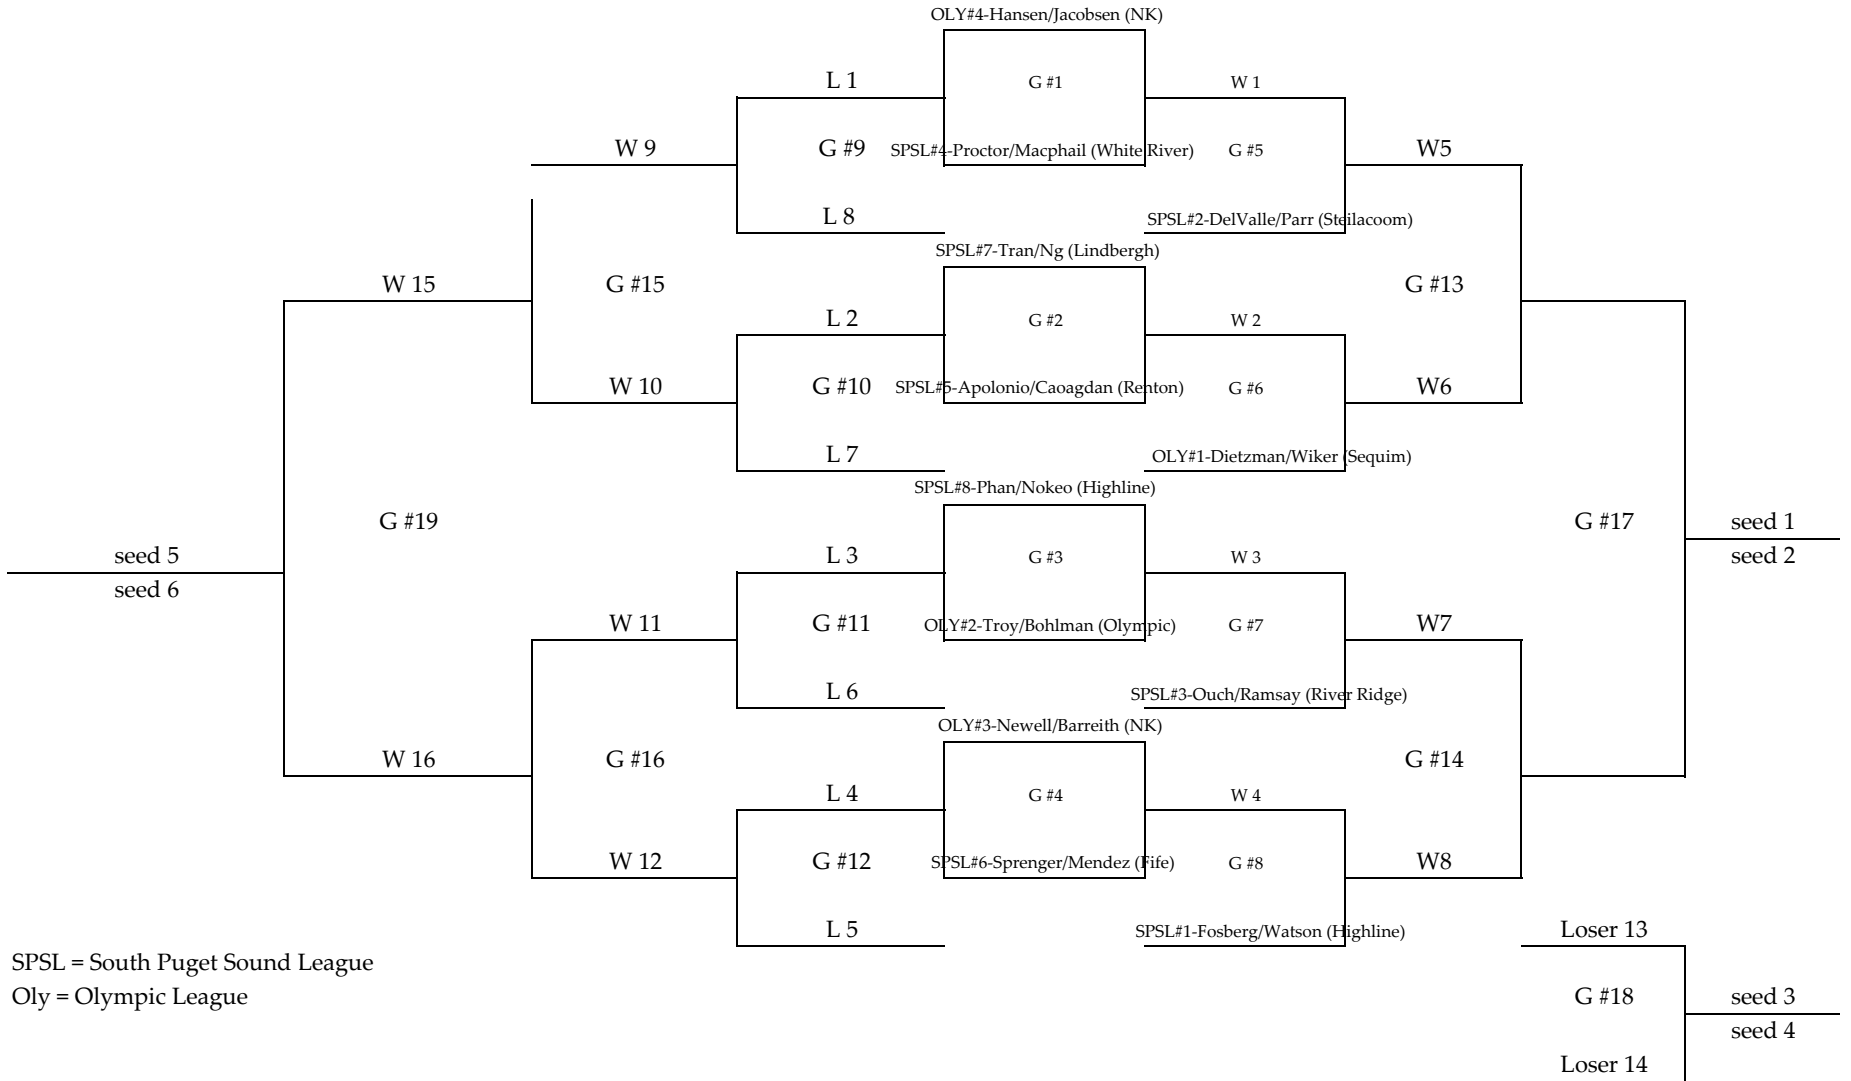

# WCD 2A Girls Tennis (Doubles) 2019

5/18/2019

5/18/2019

5/17/2019

5/17/2019

5/17/2019

5/18/2019

5/18/2019

SPSL = South Puget Sound League  
 Oly = Olympic League