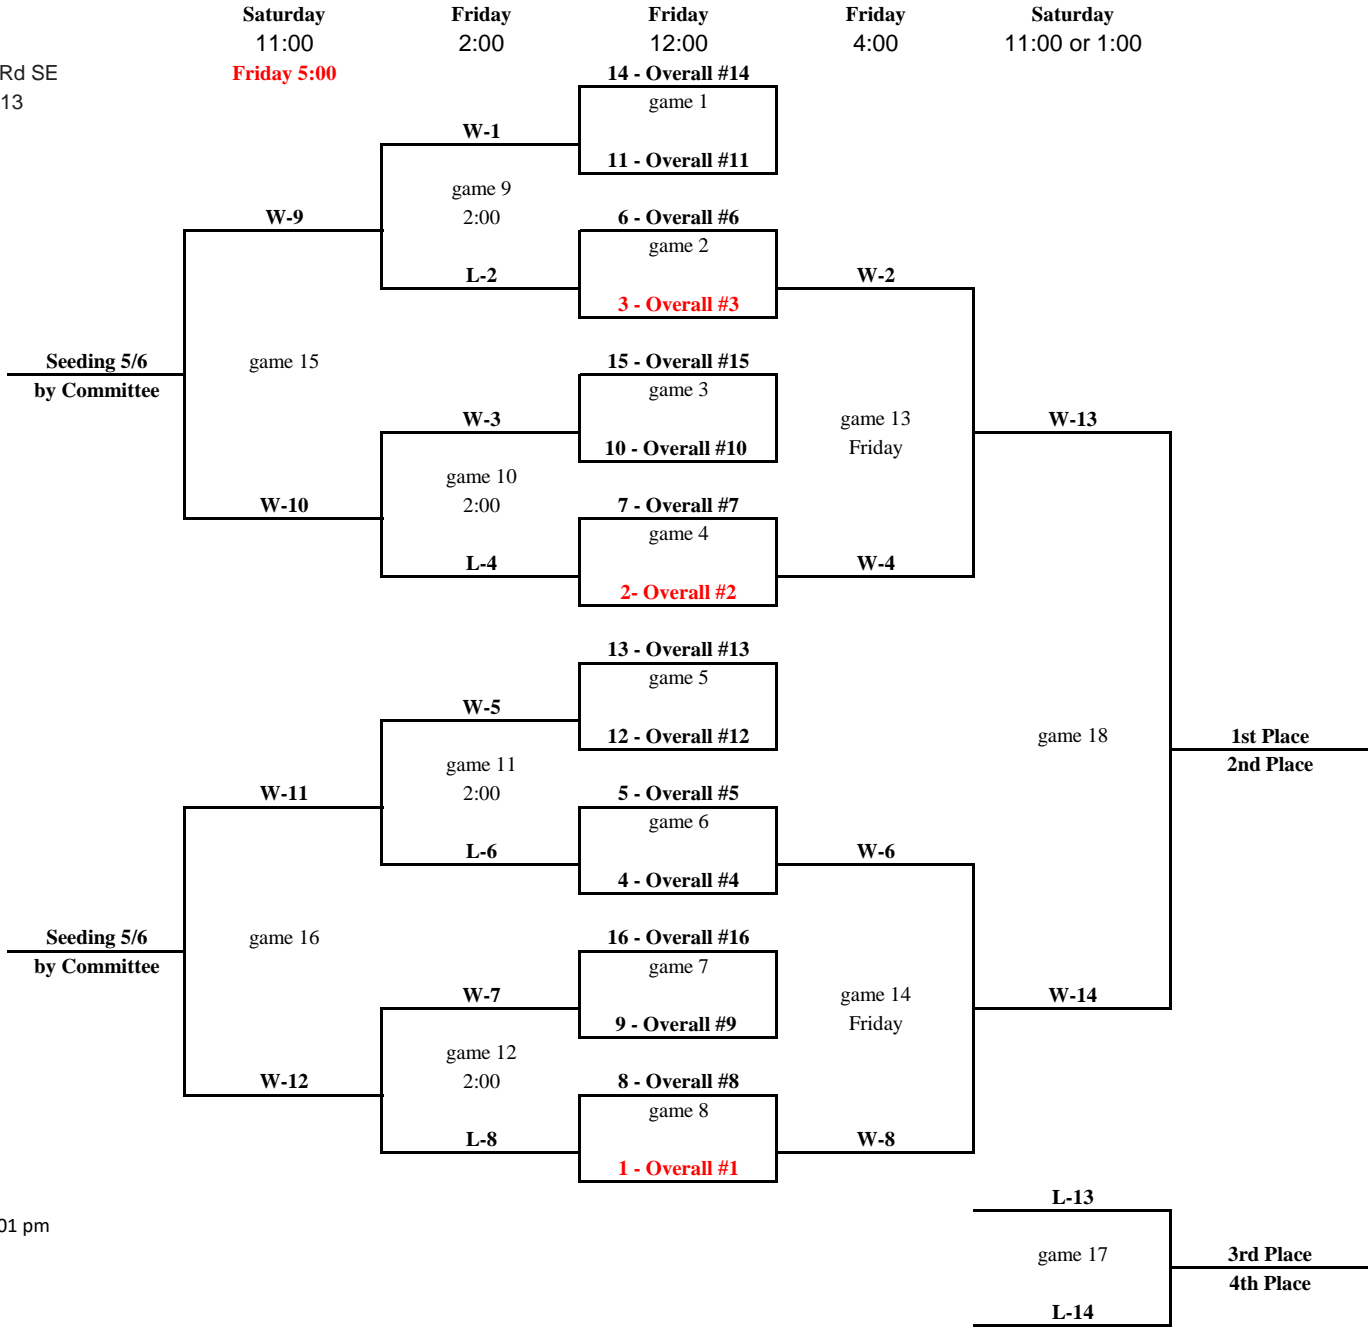

# Softball 2A WCD/SKD Bi-District 16 Entry Modified Bracket

RAC  
8345 Steilacoom Rd SE  
Olympia, WA 98513

Seeding meeting  
Monday May 15 7:01 pm

In a 16-team tournament, the following allocations will be given: SPSL 2A – 5; OLY –4; KingCo- 4

The three (3) league champions (or #1 league seed as determined by the league) will be the top three seeds on the Bi-District bracket. The order for seeds 1-3 will be determined by a Seeding Committee, plus three (3) at large (wildcard) allocations. Seeding Committee Selection process and data points used to seed teams included RPI and the rubric below.