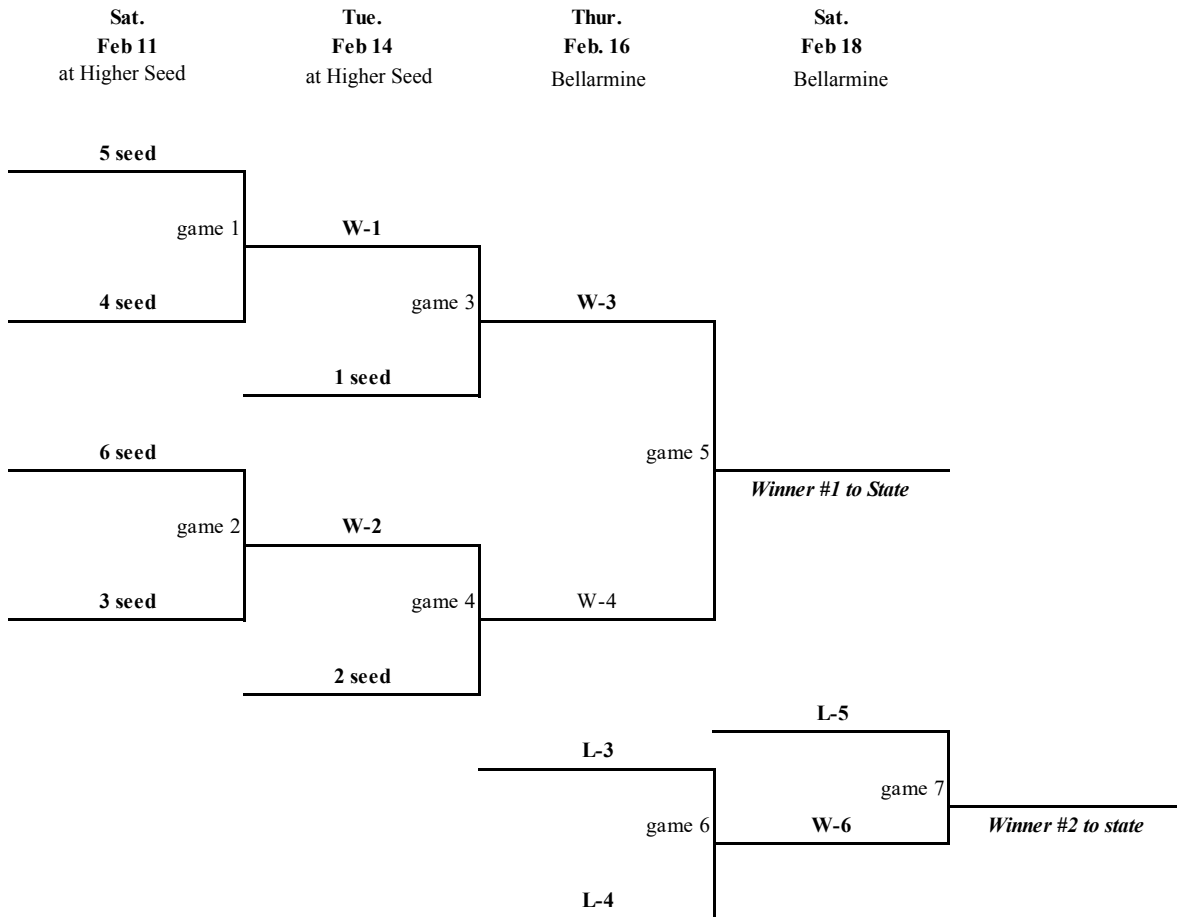

1A Nisqually/WCD Basketball Bracket 2022-23

Hometeam is on bottom of bracket match-up
 Feb. 16 and Feb. 18 at Bellarmine